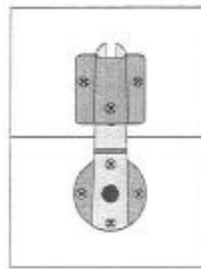

CLICK CATCH

- Connecting tables and table leaves
- Super flush mounting under table tops
- Click coupling + release
- For symmetrical boring

CLICK CATCH –

exciting new connector for table and table leaves. Can also be used for connecting chairs, beds etc.

1.

Click coupling

2.

Click release

3.

Totally concealed position under table top

No tools for tightening

CLICK CATCH Art. 420111

Material: 3 mm steel plate
 Finish: Bright zincplated
 Packing: 50 sets per carton (11 kgs)

Innovation protected

**Danish patent No. 171323
International patent pending**

Design:
Jesper Møller Hansen, MDD

Fastening screw:
Diam. 4.5 mm x 20 mm

Actual size