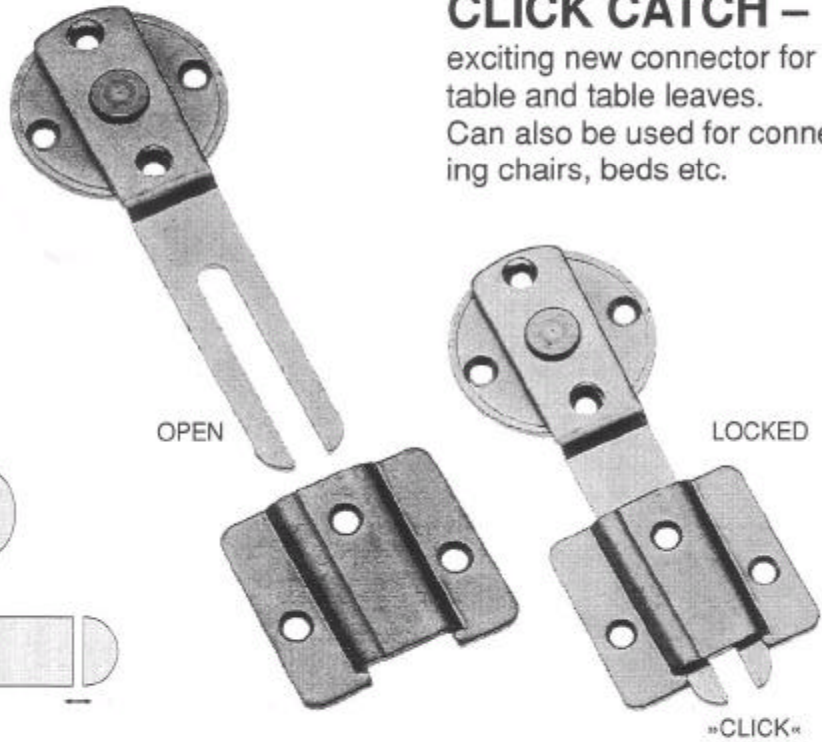

CLICK CATCH

- Connecting tables and table leaves
- Super flush mounting under table tops
- Click coupling + release
- For symmetrical boring

CLICK CATCH –

exciting new connector for table and table leaves. Can also be used for connecting chairs, beds etc.

1.

Click coupling

2.

Click release

3.

Totally concealed position under table top

No tools for tightening

CLICK CATCH Art. 420111

Material: 3 mm steel plate
 Finish: Bright zincplated
 Packing: 50 sets per carton (11 kgs)

Innovation protected

**Danish patent No. 171323
International patent pending**

Design:
Jesper Møller Hansen, MDD

Fastening screw:
Diam. 4.5 mm x 20 mm

Actual size