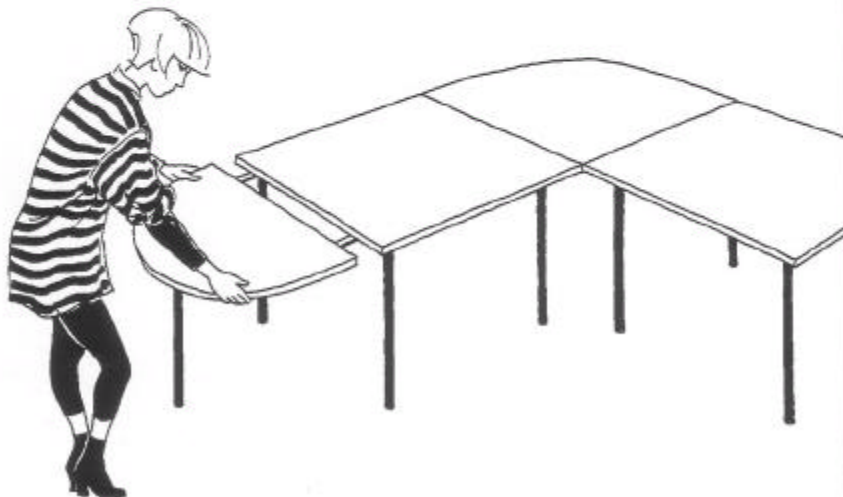

CLICK CATCH

- Connecting tables and table leaves
- Super flush mounting under table tops
- Click coupling + release
- For symmetrical boring

CLICK CATCH –

exciting new connector for table and table leaves. Can also be used for connecting chairs, beds etc.

1.

Click coupling

2.

Click release

3.

Totally concealed position under table top

No tools for tightening

CLICK CATCH Art. 420111

Material: 3 mm steel plate
 Finish: Bright zincplated
 Packing: 50 sets per carton (11 kgs)

Innovation protected

**Danish patent No. 171323
International patent pending**

Design:
Jesper Møller Hansen, MDD

Fastening screw:
Diam. 4.5 mm x 20 mm

Actual size