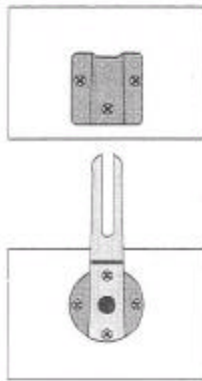

CLICK CATCH

- Connecting tables and table leaves
- Super flush mounting under table tops
- Click coupling + release
- For symmetrical boring

CLICK CATCH –

exciting new connector for table and table leaves. Can also be used for connecting chairs, beds etc.

1.

Click coupling

2.

Click release

3.

Totally concealed position under table top

No tools for tightening

CLICK CATCH Art. 420111

Material: 3 mm steel plate
 Finish: Bright zincplated
 Packing: 50 sets per carton (11 kgs)

Innovation protected

**Danish patent No. 171323
International patent pending**

Design:
Jesper Møller Hansen, MDD

Fastening screw:
Diam. 4.5 mm x 20 mm

Actual size