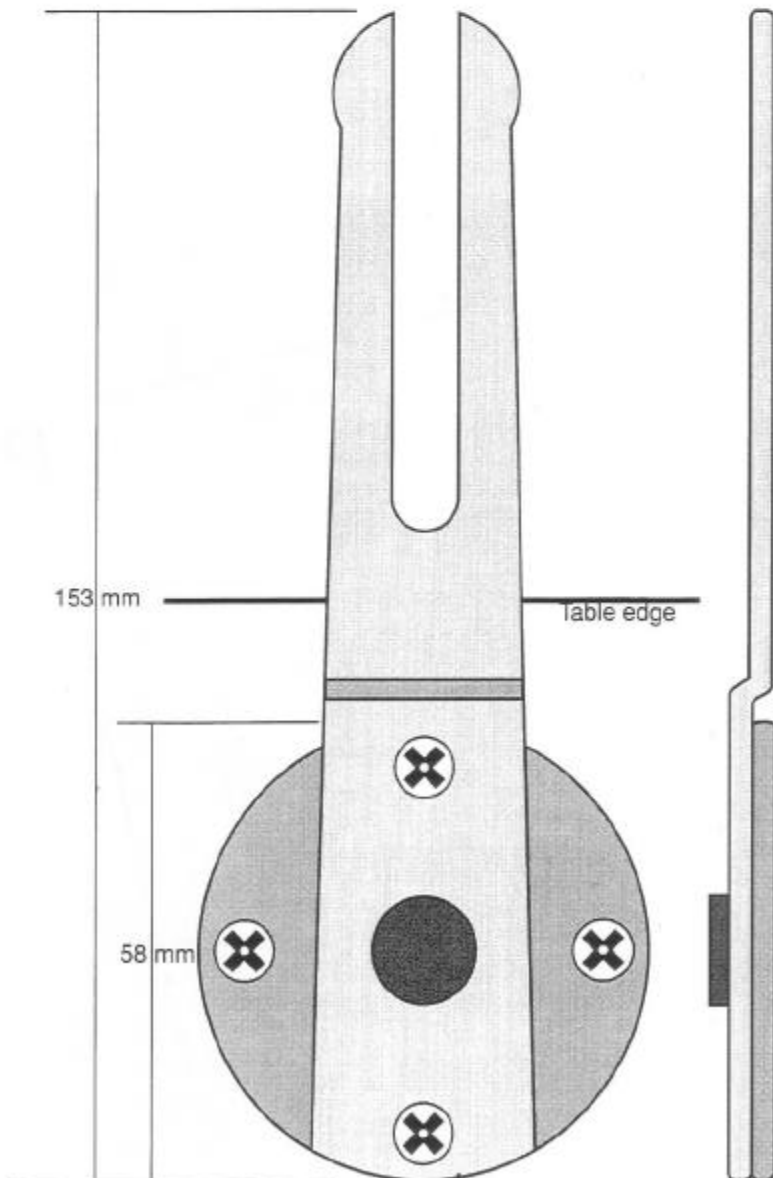

CLICK CATCH

- Connecting tables and table leaves
- Super flush mounting under table tops
- Click coupling + release
- For symmetrical boring

CLICK CATCH –

exciting new connector for table and table leaves. Can also be used for connecting chairs, beds etc.

1.

Click coupling

2.

Click release

3.

Totally concealed position under table top

No tools for tightening

CLICK CATCH Art. 420111

Material: 3 mm steel plate
 Finish: Bright zincplated
 Packing: 50 sets per carton (11 kgs)

Innovation protected

**Danish patent No. 171323
International patent pending**

Design:
Jesper Møller Hansen, MDD

Fastening screw:
Diam. 4.5 mm x 20 mm

Actual size