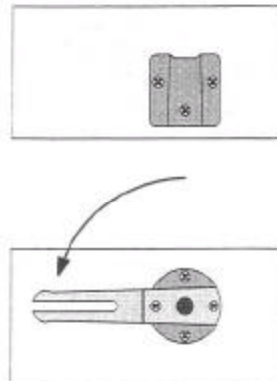

CLICK CATCH

- Connecting tables and table leaves
- Super flush mounting under table tops
- Click coupling + release
- For symmetrical boring

CLICK CATCH –

exciting new connector for table and table leaves. Can also be used for connecting chairs, beds etc.

1.

Click coupling

2.

Click release

3.

Totally concealed position under table top

No tools for tightening

CLICK CATCH Art. 420111

Material: 3 mm steel plate
 Finish: Bright zincplated
 Packing: 50 sets per carton (11 kgs)

Innovation protected

**Danish patent No. 171323
International patent pending**

Design:
Jesper Møller Hansen, MDD

Fastening screw:
Diam. 4.5 mm x 20 mm

Actual size