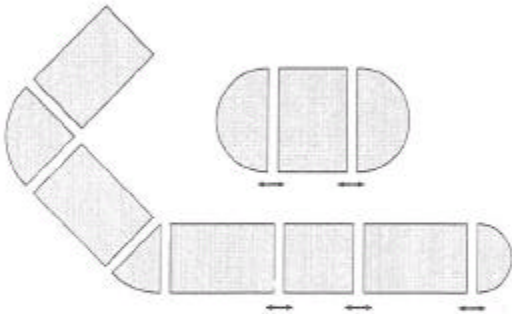

CLICK CATCH

- Connecting tables and table leaves
- Super flush mounting under table tops
- Click coupling + release
- For symmetrical boring

CLICK CATCH –

exciting new connector for table and table leaves. Can also be used for connecting chairs, beds etc.

1.

Click coupling

2.

Click release

3.

Totally concealed position under table top

No tools for tightening

CLICK CATCH Art. 420111

Material: 3 mm steel plate
 Finish: Bright zincplated
 Packing: 50 sets per carton (11 kgs)

Innovation protected

**Danish patent No. 171323
International patent pending**

Design:
Jesper Møller Hansen, MDD

Fastening screw:
Diam. 4.5 mm x 20 mm

Actual size