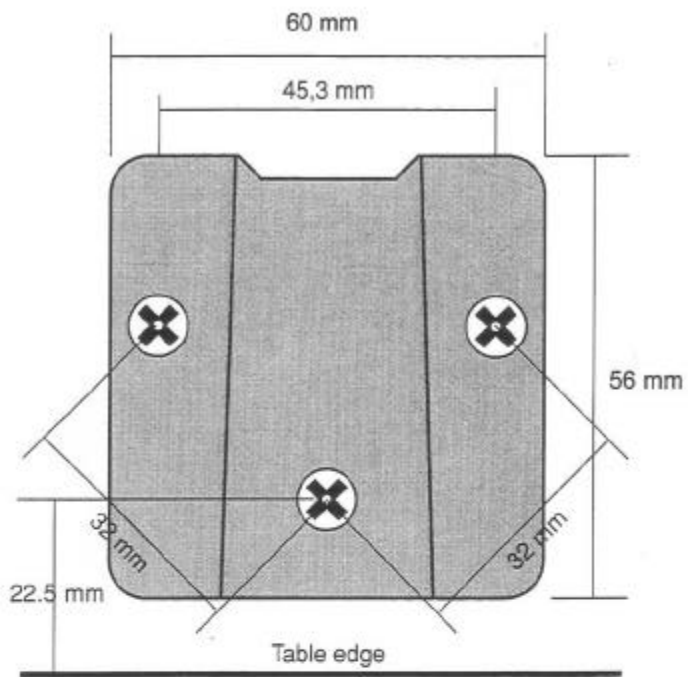

CLICK CATCH

- Connecting tables and table leaves
- Super flush mounting under table tops
- Click coupling + release
- For symmetrical boring

CLICK CATCH –

exciting new connector for table and table leaves. Can also be used for connecting chairs, beds etc.

1.

Click coupling

2.

Click release

3.

Totally concealed position under table top

No tools for tightening

CLICK CATCH Art. 420111

Material: 3 mm steel plate
 Finish: Bright zincplated
 Packing: 50 sets per carton (11 kgs)

Innovation protected

**Danish patent No. 171323
International patent pending**

Design:
Jesper Møller Hansen, MDD

Fastening screw:
Diam. 4.5 mm x 20 mm

Actual size